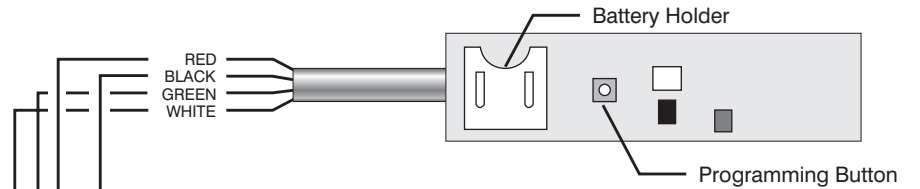

RTS Dry Contact Interface  
Part No. 6300454

400m sec. Momentary for Up/Down  
Maintained for Tilting  
Up/Common  
Down/Common  
Up/Down/Common for Stop

Part No. CNMSX - PRO  
Rear View