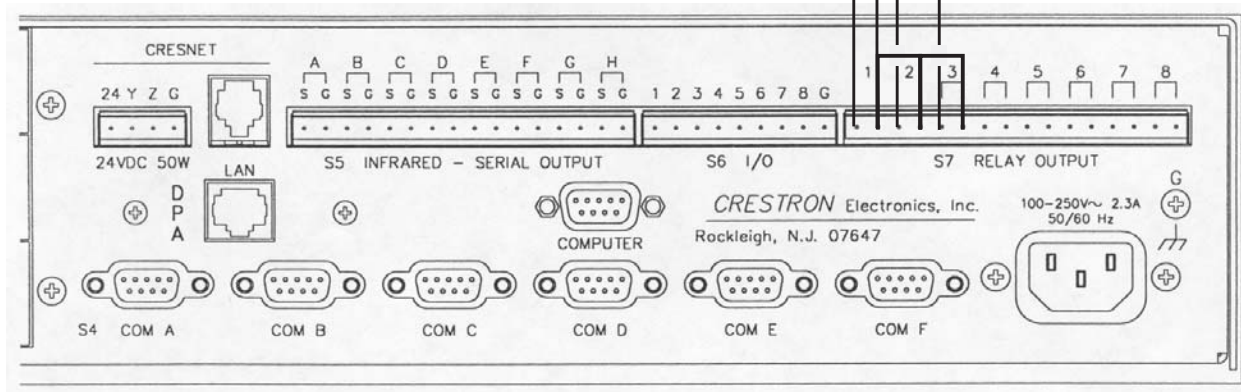

RTS Dry Contact Interface  
Part No. 6300454

400m sec. Momentary for Up/Down  
Maintained for Tilting  
Up/Common  
Down/Common  
Up/Down/Common for Stop

Part No. CNMSX - PRO  
Rear View