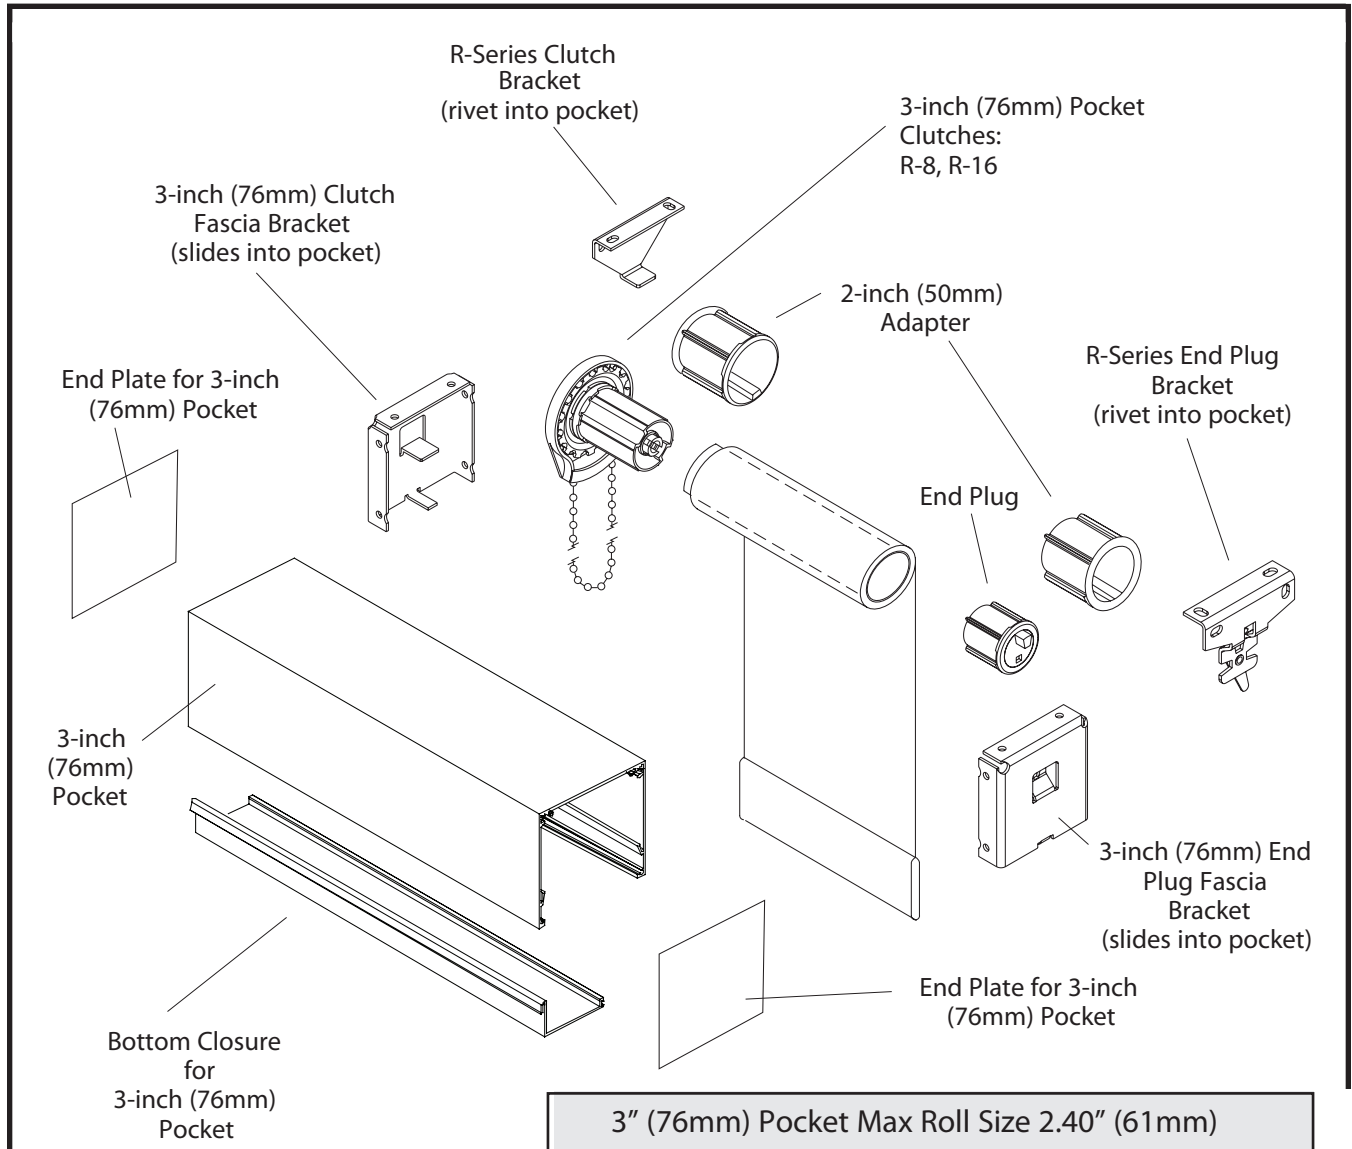

3-Inch (76mm) Pocket System

3" (76mm) Pocket Max Roll Size 2.40" (61mm)

Sunscreen Fabric	Max Drop
ShearWeave • 2000 on 1.25" (32mm) tube	168" (4,3m)
ShearWeave • 2000 on 1.50" (38mm) tube	144" (3,7m)
ShearWeave • 4000 on 1.25" (32mm) tube	84" (2,1m)
ShearWeave • 4000 on 1.50" (38mm) tube	72" (1,8m)

Note: The roll size calculation does not take into consideration tube deflection.